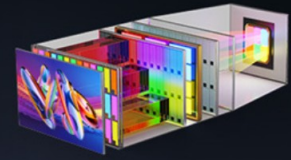

Exclusive 6-colour LED Light Source Technology

$\Delta E \approx 1^3$

True to life color

Brilliant Visual Before Your Eyes

Brighter highlights, sharper details and more vibrant colors come alive

4K
SUPPORT