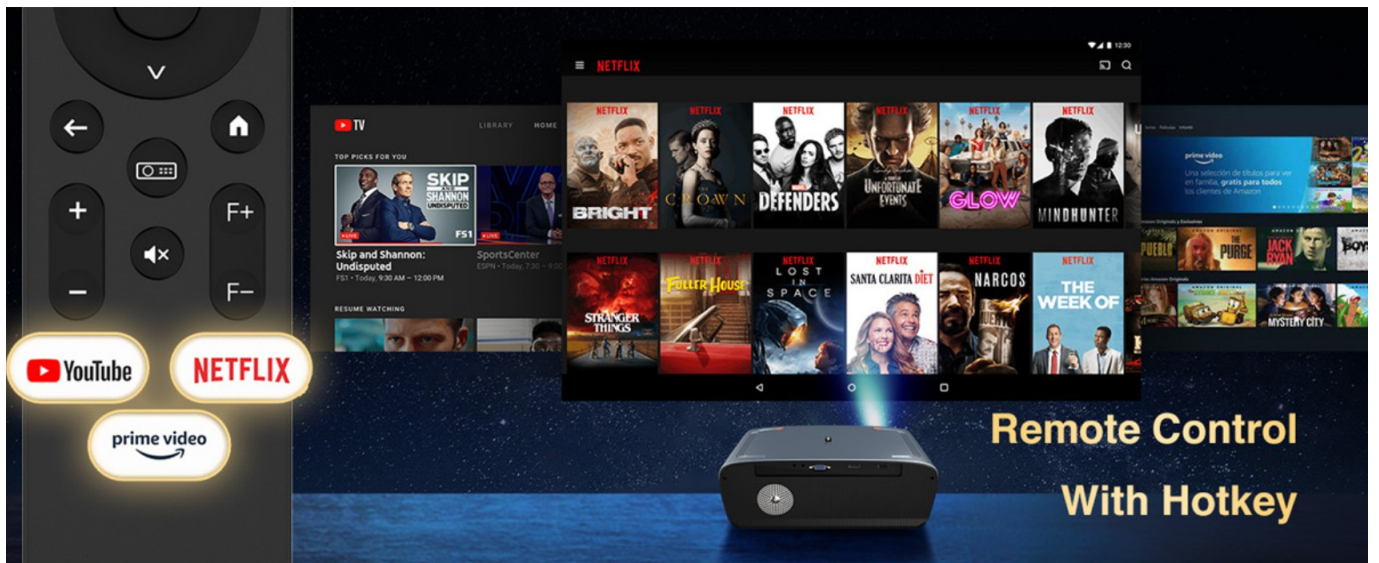

Αγγίξτε και Δείτε - Έξυπνο τηλεχειριστήριο Smart Remote με NFC

Αυτή είναι μια premium λειτουργία που κάνει το μοντέλο A9G να ξεχωρίζει στην αγορά:

Κοινή χρήση οθόνης με ένα μόνο άγγιγμα! Ξεχάστε την πληκτρολόγηση κωδικών, τις περίπλοκες ρυθμίσεις δικτύου και τα ενοχλητικά καλώδια. Απλώς ακουμπήστε το smartphone σας στο τηλεχειριστήριο που είναι εξοπλισμένο με μονάδα NFC, και η οθόνη του τηλεφώνου σας (βίντεο, φωτογραφίες, παρουσιάσεις) θα αντικατοπτριστεί αμέσως και χωρίς καθυστέρηση στη μεγάλη οθόνη.

ο έλεγχος γίνεται απόλυτη απόλαυση - μπορείτε να διαχειριστείτε τη συσκευή με τη φωνή σας (εντολή **Hey Google**), με το smartphone σας ή μέσω του διαισθητικού τηλεχειριστηρίου με ενσωματωμένο μικρόφωνο.

Ο εγκέφαλος της Google: Πιστοποιημένο Android TV 14

Ο προβολέας λειτουργεί ακριβώς όπως μια Smart TV κορυφαίας κατηγορίας. Διαθέτει πλήρη, επίσημη πιστοποίηση Google, η οποία εξασφαλίζει ομαλή και ασφαλή λειτουργία.

- **Κέντρο οικιακής ψυχαγωγίας:** Συνδεθείτε στον λογαριασμό σας Google και κατεβάστε χιλιάδες εφαρμογές από το Google Play Store. Απολαύστε αδειοδοτημένη πρόσβαση σε πλατφόρμες VOD: Netflix, YouTube, Prime Video, Disney+,