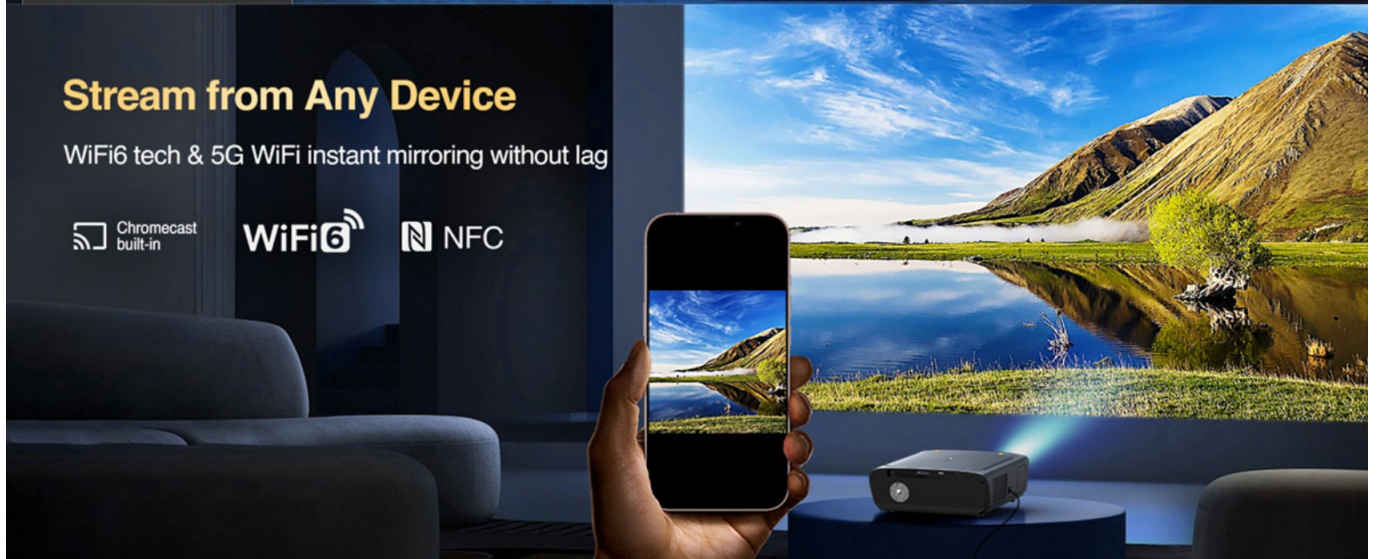

Αγγίξτε και Δείτε - Έξυπνο τηλεχειριστήριο Smart Remote με NFC

Αυτή είναι μια premium λειτουργία που κάνει το μοντέλο A9G να ξεχωρίζει στην αγορά:

Κοινή χρήση οθόνης με ένα μόνο άγγιγμα! Ξεχάστε την πληκτρολόγηση κωδικών, τις περίπλοκες ρυθμίσεις δικτύου και τα ενοχλητικά καλώδια. Απλώς ακουμπήστε το smartphone σας στο τηλεχειριστήριο που είναι εξοπλισμένο με μονάδα NFC, και η οθόνη του τηλεφώνου σας (βίντεο, φωτογραφίες, παρουσιάσεις) θα αντικατοπτριστεί αμέσως και χωρίς καθυστέρηση στη μεγάλη οθόνη.

ο έλεγχος γίνεται απόλυτη απόλαυση - μπορείτε να διαχειριστείτε τη συσκευή με τη φωνή σας (εντολή **Hey Google**), με το smartphone σας ή μέσω του διαισθητικού τηλεχειριστηρίου με ενσωματωμένο μικρόφωνο.

Ο εγκέφαλος της Google: Πιστοποιημένο Android TV 14

Ο προβολέας λειτουργεί ακριβώς όπως μια Smart TV κορυφαίας κατηγορίας. Διαθέτει πλήρη, επίσημη πιστοποίηση Google, η οποία εξασφαλίζει ομαλή και ασφαλή λειτουργία.

- **Κέντρο οικιακής ψυχαγωγίας:** Συνδεθείτε στον λογαριασμό σας Google και κατεβάστε χιλιάδες εφαρμογές από το Google Play Store. Απολαύστε αδειοδοτημένη πρόσβαση σε πλατφόρμες VOD: Netflix, YouTube, Prime Video, Disney+,